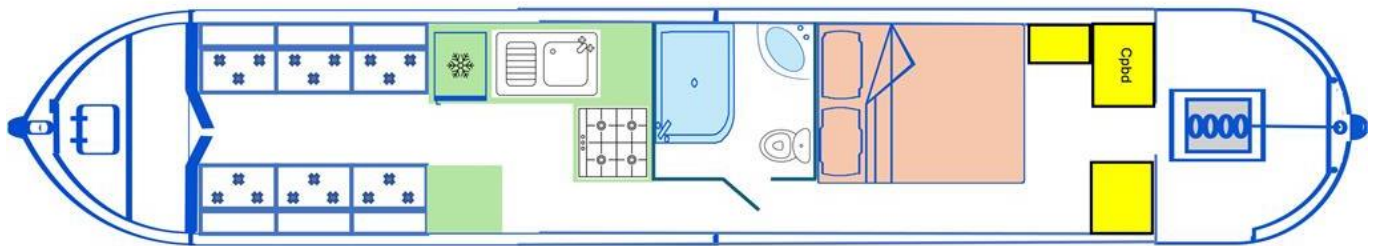

Fit Out Materials

Insulation Used
Types Of Wood Used
Window Types
Materials Used
Bulls Eye, Pigeon Box or Houdini Hatch
Exterior Doors
Side Hatches
Front & Back Covers

Spray Foam
Oak
Hopper
Stainless Steel
-
Front - Steel, Back - Steel
No
No

History Of Vessel

Boat Safety Certificate
Last Hull Blacking
Anodes
Further Maintenance
Recent Survey
Additional Information
RCD/RCR Compliant?
Further Information

New with sale
-
N/A
-
-
Aluminium Hull
Yes
-