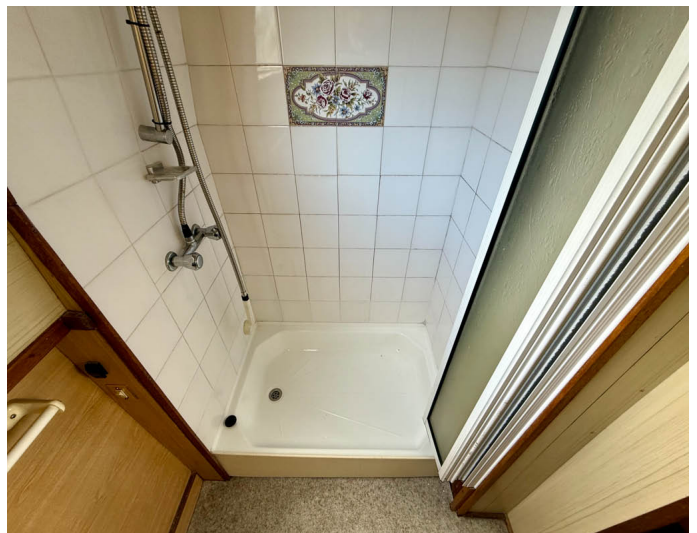

Whilton Locks, Near Daventry,
Northants, NN11 2NH
01327 842577
sales@whiltonmarina.co.uk
www.whiltonmarina.co.uk

**For further information please see
a member of the sales team.**

It is the responsibility of the buyer to ensure that all particulars given in the course of the purchase of the boat are accurate. Such particulars are intended only as a guide and do not constitute a term of any contract.