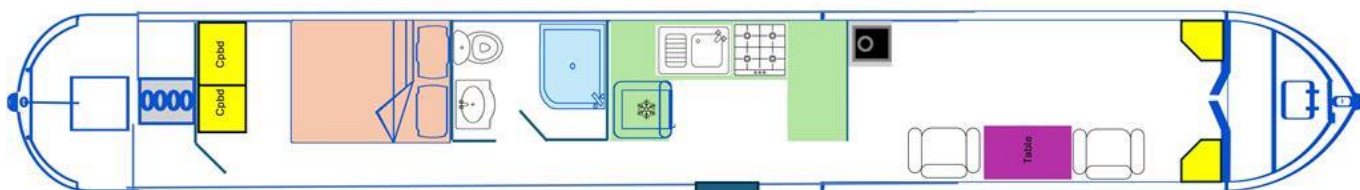

Fit Out Materials

Insulation Used
Types Of Wood Used
Window Types
Materials Used
Bulls Eye, Pigeon Box or Houdini Hatch
Exterior Doors
Side Hatches
Front & Back Covers

Polystyrene
Ply
Hopper
Aluminium
Pigeon box
Front - Wood, Back - Steel
Yes
No

History Of Vessel

Boat Safety Certificate
Last Hull Blacking
Anodes
Further Maintenance
Recent Survey
Additional Information
RCD/RCR Compliant?
Further Information

New with sale
September 2023
Checked 2023
-
-
-
Not Applicable
-