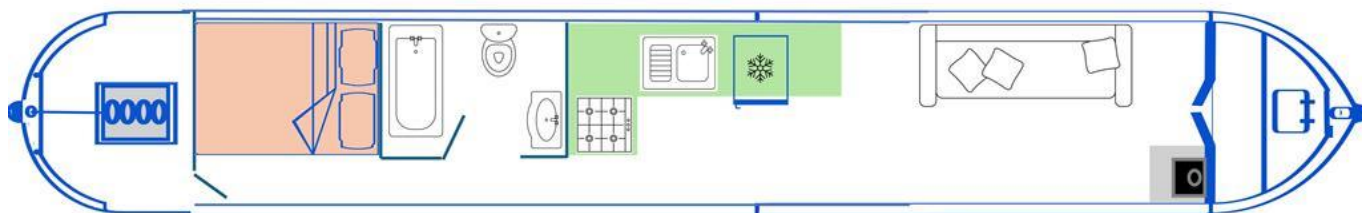

Fit Out Materials

Insulation Used
Types Of Wood Used
Window Types
Materials Used
Bulls Eye, Pigeon Box or Houdini Hatch
Exterior Doors
Side Hatches
Front & Back Covers

Polystyrene
Pine T&G
Hopper
Aluminium
-
Front - Wood, Back - Wood
No
Back pram cover

History Of Vessel

Boat Safety Certificate
Last Hull Blacking
Anodes
Further Maintenance
Recent Survey
Additional Information
RCD/RCR Compliant?
Further Information

New with sale
2023
Checked 2023
-
-
-
Not Applicable
-