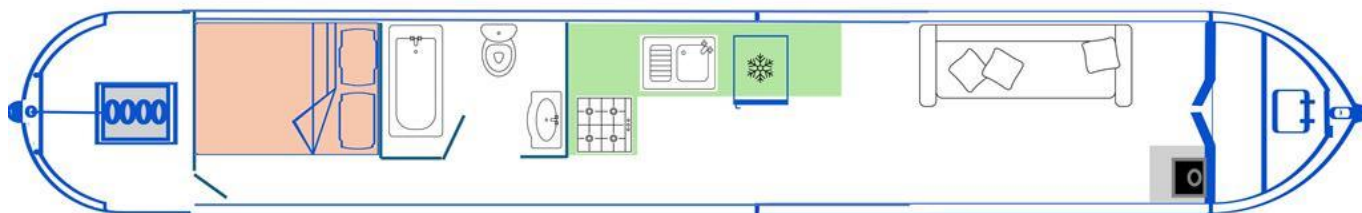

Fit Out Materials

Insulation Used
Types Of Wood Used
Window Types
Materials Used
Bulls Eye, Pigeon Box or Houdini Hatch
Exterior Doors
Side Hatches
Front & Back Covers

Polystyrene
Pine T&G
Hopper
Stainless Steel
-
Front - Wood, Back - Wood
No
Back pram cover

History Of Vessel

Boat Safety Certificate
Last Hull Blacking
Anodes
Further Maintenance
Recent Survey
Additional Information
RCD/RCR Compliant?
Further Information

New with sale
2023
Checked 2023
-
-
-
Not Applicable
-