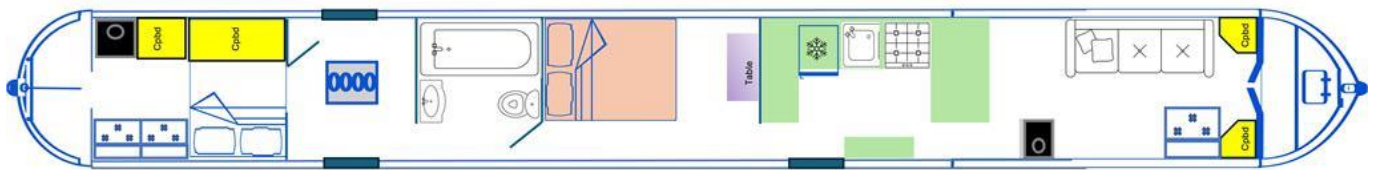

Fit Out Materials

Insulation Used
Types Of Wood Used
Window Types
Materials Used
Bulls Eye, Pigeon Box or Houdini Hatch
Exterior Doors
Side Hatches
Front & Back Covers

Rockwool
Pine T&G
Porthole
Chrome
Pigeon Box
Front - Wood, Back - Steel
Yes
-

History Of Vessel

Boat Safety Certificate
Last Hull Blacking
Anodes
Further Maintenance
Recent Survey
Additional Information
RCD/RCR Compliant?
Further Information

New with sale
2023
-
-
-
-
Not Applicable
-