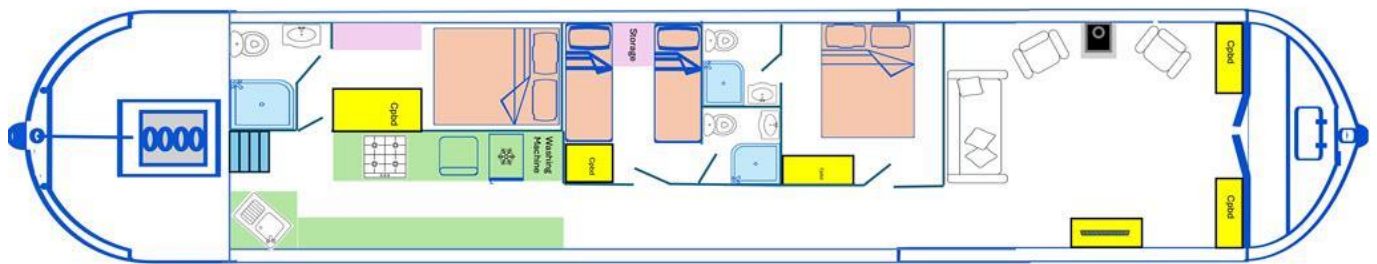

Fit Out Materials

Insulation Used
Types Of Wood Used
Window Types
Materials Used
Bulls Eye, Pigeon Box or Houdini Hatch
Exterior Doors
Side Hatches
Front & Back Covers

Spray Foam
Oak
Double glazed full hopper
Aluminium
-
Front - Wood, Back - Steel
Yes
Front cratch and cover and back pram cover

History Of Vessel

Boat Safety Certificate
Last Hull Blacking
Anodes
Further Maintenance
Recent Survey
Additional Information
RCD/RCR Compliant?
Further Information

January 2027
March 2023
March 2023
Service March 2025
-
67 x 12ft WIDEBEAM BOAT
Yes
-