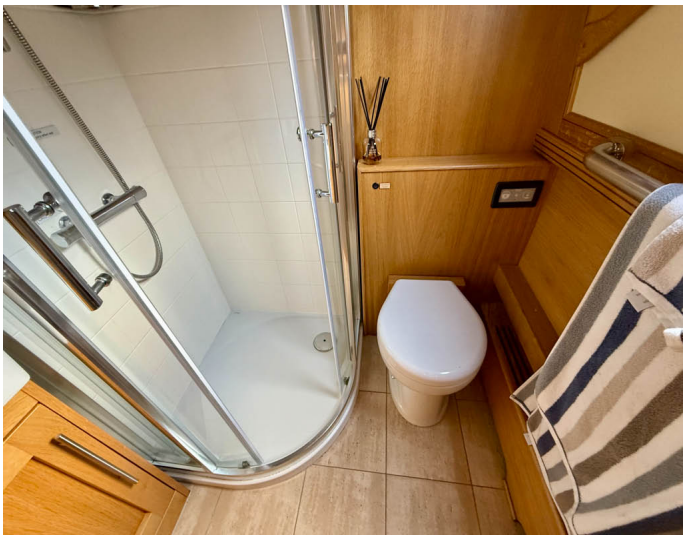

Whilton Locks, Near Daventry,
Northants, NN11 2NH
01327 842577
sales@whiltonmarina.co.uk
www.whiltonmarina.co.uk

For further information please see
a member of the sales team.

It is the responsibility of the buyer to ensure that all particulars given in the course of the purchase of the boat are accurate. Such particulars are intended only as a guide and do not constitute a term of any contract.