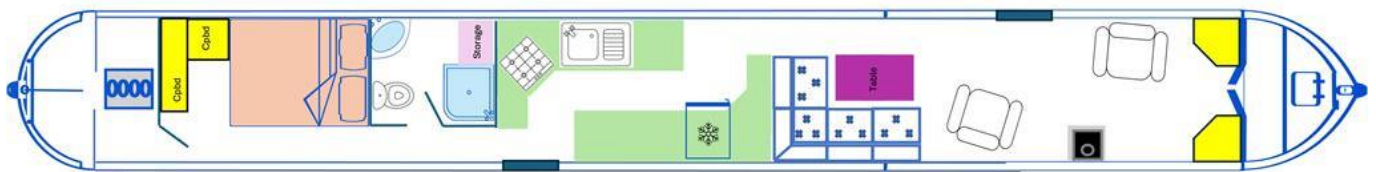

Fit Out Materials

Insulation Used
Types Of Wood Used
Window Types
Materials Used
Bulls Eye, Pigeon Box or Houdini Hatch
Exterior Doors
Side Hatches
Front & Back Covers

Polystyrene
Oak
Porthole
Gold Anodised
-
Front - Wood, Back - Steel
Yes
Front cratch & cover

History Of Vessel

Boat Safety Certificate
Last Hull Blacking
Anodes
Further Maintenance
Recent Survey
Additional Information
RCD/RCR Compliant?
Further Information

New with sale
2020
Checked 2020
-
-
-
Not Applicable
-