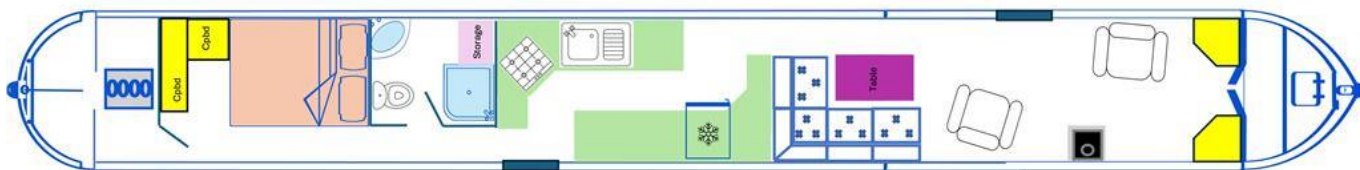

Fit Out Materials

Insulation Used
Types Of Wood Used
Window Types
Materials Used
Bulls Eye, Pigeon Box or Houdini Hatch
Exterior Doors
Side Hatches
Front & Back Covers

Polystyrene
Oak
Porthole
Brass
-
Front - Wood, Back - Steel
Yes
Front cratch & cover

History Of Vessel

Boat Safety Certificate
Last Hull Blacking
Anodes
Further Maintenance
Recent Survey
Additional Information
RCD/RCR Compliant?
Further Information

New with sale
2020
Checked 2020
-
-
-
Not Applicable
-