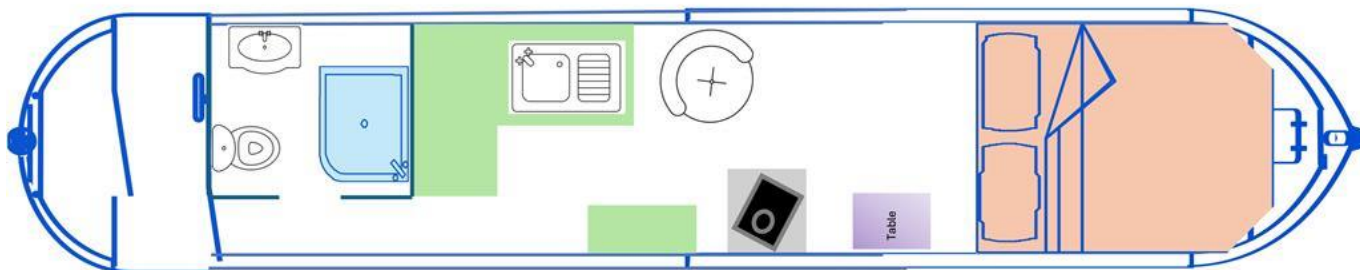

Fit Out Materials

Insulation Used
Types Of Wood Used
Window Types
Materials Used
Bulls Eye, Pigeon Box or Houdini Hatch
Exterior Doors
Side Hatches
Front & Back Covers

Spray Foam
Painted Ply + T&G
Porthole
Brass
Houdini Hatch
, Back - Steel
-
-

History Of Vessel

Boat Safety Certificate
Last Hull Blacking
Anodes
Further Maintenance
Recent Survey
Additional Information
RCD/RCR Compliant?
Further Information

New with sale
December 2021
Checked 2021
-
-
-
No
-