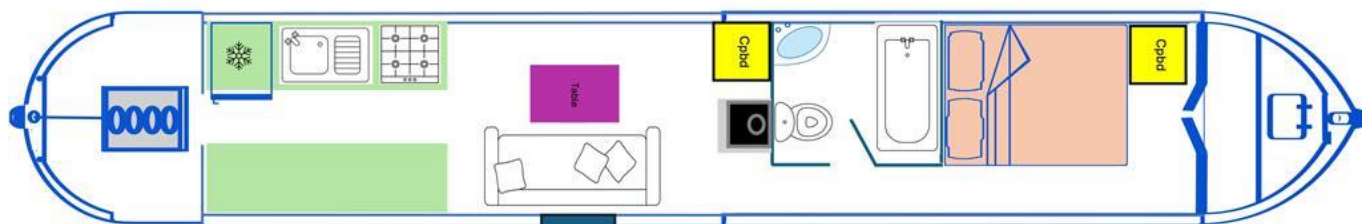

Fit Out Materials

Insulation Used
Types Of Wood Used
Window Types
Materials Used
Bulls Eye, Pigeon Box or Houdini Hatch
Exterior Doors
Side Hatches
Front & Back Covers

Rockwool
Oak / ply
Hopper
Stainless steel
-
Front - Wood , Back - Wood
Yes
Front cratch and cover

History Of Vessel

Boat Safety Certificate
Last Hull Blacking
Anodes
Further Maintenance
Recent Survey
Additional Information
RCD/RCR Compliant?
Further Information

August 2025
Nov 2022
Checked Nov 2022
-
November 2022
-
Yes
-