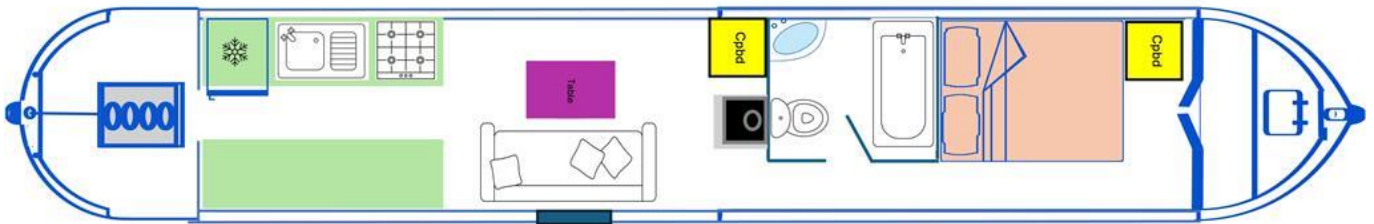

Fit Out Materials

Insulation Used
Types Of Wood Used
Window Types
Materials Used
Bulls Eye, Pigeon Box or Houdini Hatch
Exterior Doors
Side Hatches
Front & Back Covers

Rockwool
Oak / ply
Hopper
Stainless steel
-
Front - Wood , Back - Wood
Yes
Front cratch and cover

History Of Vessel

Boat Safety Certificate
Last Hull Blacking
Anodes
Further Maintenance
Recent Survey
Additional Information
RCD/RCR Compliant?
Further Information

August 2025
Nov 2022
Checked Nov 2022
-
November 2022
-
Yes
-