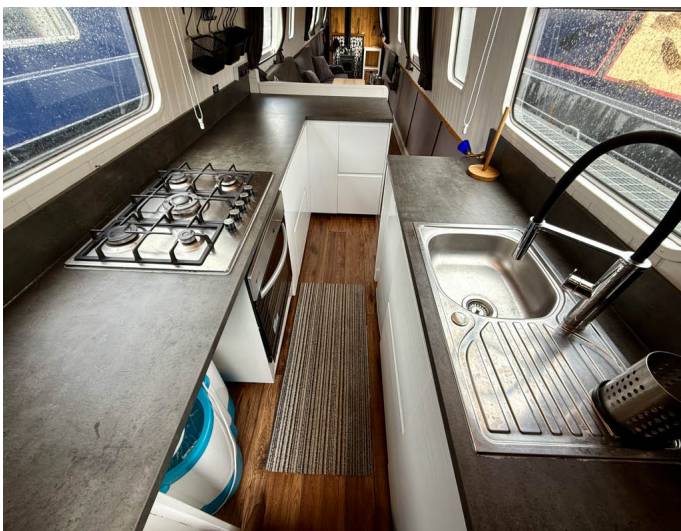

Fit Out Materials

Insulation Used
Types Of Wood Used
Window Types
Materials Used
Bulls Eye, Pigeon Box or Houdini Hatch
Exterior Doors
Side Hatches
Front & Back Covers

Polystyrene
Pine
Hopper
Aluminium
-
Front - Wood, Back - Steel
-
-

History Of Vessel

Boat Safety Certificate
Last Hull Blacking
Anodes
Further Maintenance
Recent Survey
Additional Information
RCD/RCR Compliant?
Further Information

March 2028
July 2022
October 2020
-
2020
-
Not Applicable
-