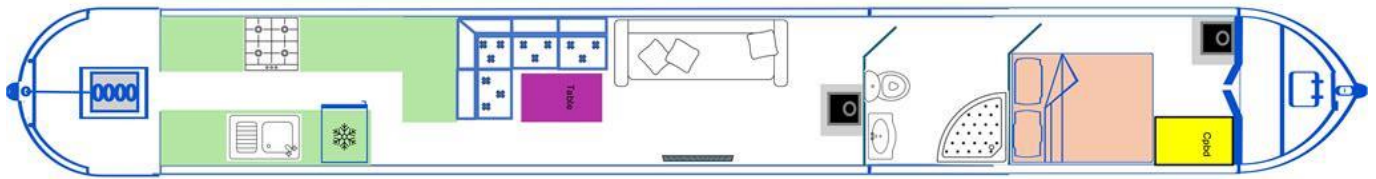

Fit Out Materials

Insulation Used
Types Of Wood Used
Window Types
Materials Used
Bulls Eye, Pigeon Box or Houdini Hatch
Exterior Doors
Side Hatches
Front & Back Covers

Polystyrene
Pine
Hopper
Aluminium
-
Front - Wood, Back - Steel
-
-

History Of Vessel

Boat Safety Certificate
Last Hull Blacking
Anodes
Further Maintenance
Recent Survey
Additional Information
RCD/RCR Compliant?
Further Information

March 2028
July 2022
October 2020
-
2020
-
Not Applicable
-