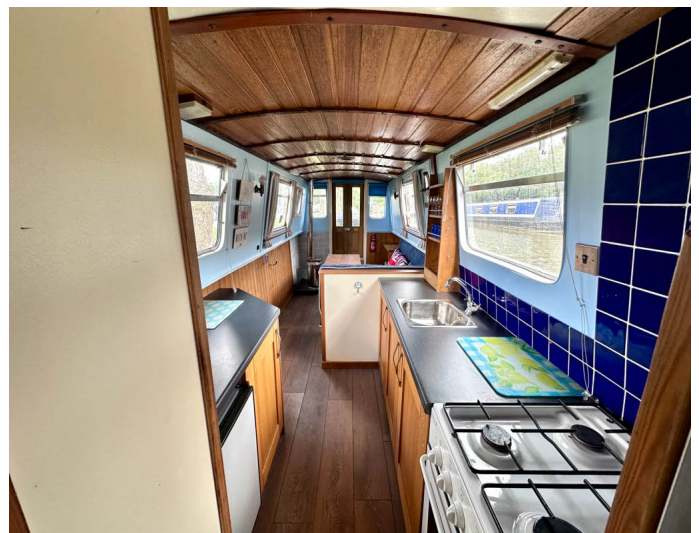

Fit Out Materials

Insulation Used	Polystyrene
Types Of Wood Used	Pine T&G
Window Types	Hopper
Materials Used	Stainless steel
Bulls Eye, Pigeon Box or Houdini Hatch	-
Exterior Doors	Front - Wood, Back - Wood
Side Hatches	-
Front & Back Covers	-

History Of Vessel

Boat Safety Certificate	May 2026
Last Hull Blacking	April 2023
Anodes	Feb 2015
Further Maintenance	2018 new keel tank, new exhaust, new engine
Recent Survey	-
Additional Information	-
RCD/RCR Compliant?	Not Applicable
Further Information	-