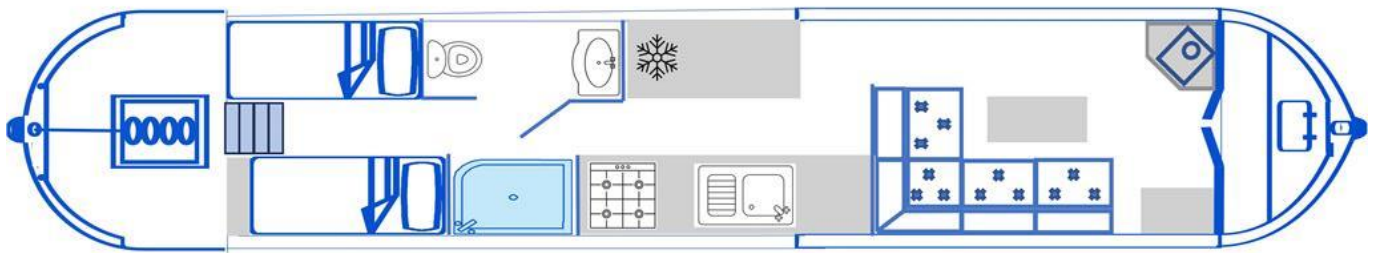

Fit Out Materials

Insulation Used	Polystyrene
Types Of Wood Used	Pine T&G
Window Types	Hopper
Materials Used	Stainless steel
Bulls Eye, Pigeon Box or Houdini Hatch	-
Exterior Doors	Front - Wood, Back - Wood
Side Hatches	-
Front & Back Covers	-

History Of Vessel

Boat Safety Certificate	May 2026
Last Hull Blacking	April 2023
Anodes	Feb 2015
Further Maintenance	2018 new keel tank, new exhaust, new engine
Recent Survey	-
Additional Information	-
RCD/RCR Compliant?	Not Applicable
Further Information	-