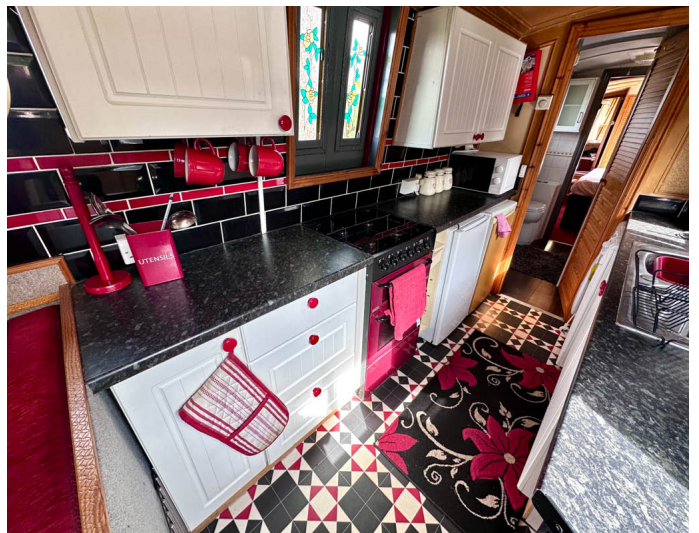

Whilton Locks, Near Daventry,
Northants, NN11 2NH
01327 842577
sales@whiltonmarina.co.uk
www.whiltonmarina.co.uk

For further information please see
a member of the sales team.

It is the responsibility of the buyer to ensure that all particulars given in
the course of the purchase of the boat are accurate. Such particulars are
intended only as a guide and do not constitute a term of any contract.