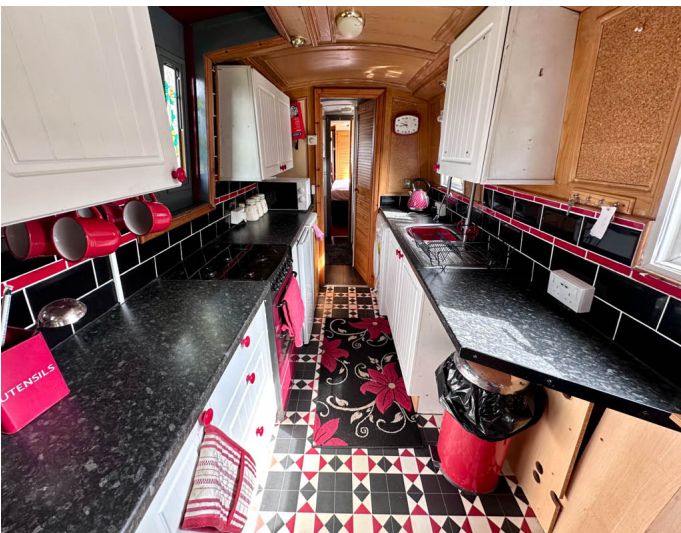

Whilton Locks, Near Daventry,
Northants, NN11 2NH
01327 842577
sales@whiltonmarina.co.uk
www.whiltonmarina.co.uk

For further information please see
a member of the sales team.

It is the responsibility of the buyer to ensure that all particulars given in
the course of the purchase of the boat are accurate. Such particulars are
intended only as a guide and do not constitute a term of any contract.