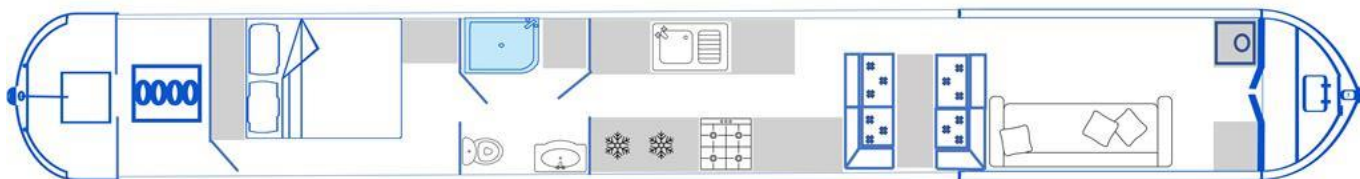

Fit Out Materials

Insulation Used
Types Of Wood Used
Window Types
Materials Used
Bulls Eye, Pigeon Box or Houdini Hatch
Exterior Doors
Side Hatches
Front & Back Covers

Polystyrene
-
Double Glazed
uPVC
-
Front - Wood , Back - Steel
Yes
Front cratch & cover

History Of Vessel

Boat Safety Certificate
Last Hull Blacking
Anodes
Further Maintenance
Recent Survey
Additional Information
RCD/RCR Compliant?
Further Information

June 2025
April 2022
Checked April 2022
-
-
-
No
-