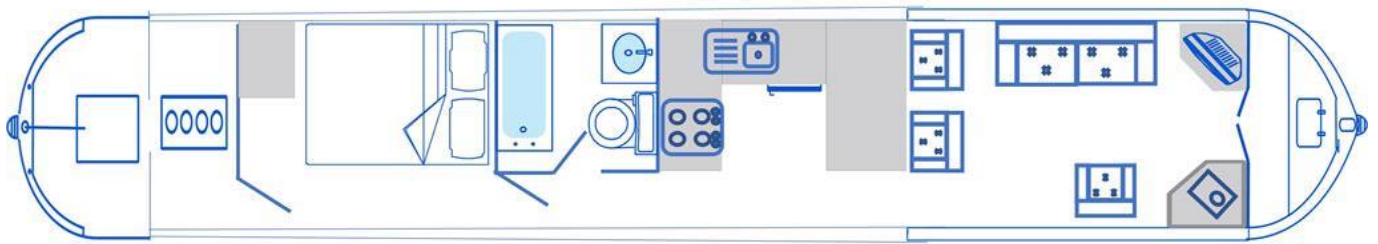

Fit Out Materials

Insulation Used
Types Of Wood Used
Window Types
Materials Used
Bulls Eye, Pigeon Box or Houdini Hatch
Exterior Doors
Side Hatches
Front & Back Covers

Polystyrene
Oak
Hopper
Aluminium
-
Front - Wood, Back - Steel
Yes
Front cratch & cover

History Of Vessel

Boat Safety Certificate
Last Hull Blacking
Anodes
Further Maintenance
Recent Survey
Additional Information
RCD/RCR Compliant?
Further Information

December 2027
December 2023
December 2023
-
October 2023
RCD/RCR Not applicable
Not Applicable
-