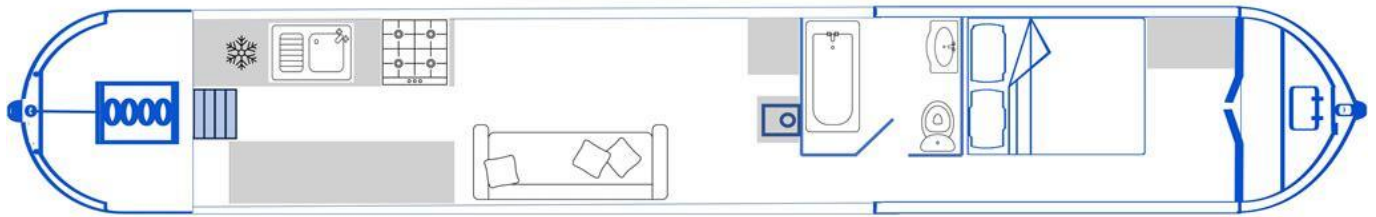

Fit Out Materials

Insulation Used
Types Of Wood Used
Window Types
Materials Used
Bulls Eye, Pigeon Box or Houdini Hatch
Exterior Doors
Side Hatches
Front & Back Covers

Spray Foam
Oak
Hopper
Stainless Steel
-
Front - Steel, Back - Steel
Yes
No

History Of Vessel

Boat Safety Certificate
Last Hull Blacking
Anodes
Further Maintenance
Recent Survey
Additional Information
RCD/RCR Compliant?
Further Information

May 2028
2021
checked 2021
-
-
-
Yes
-