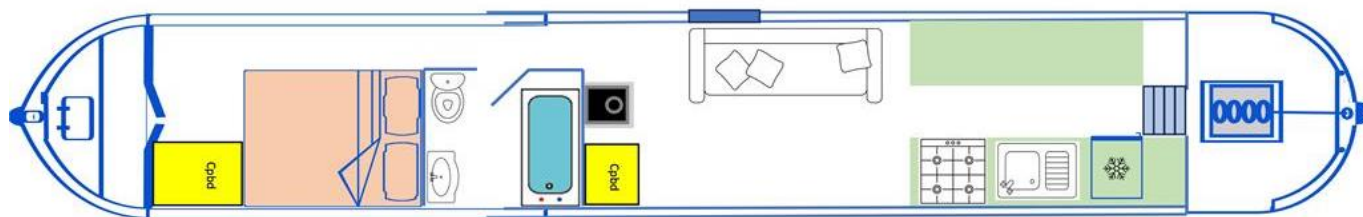

Fit Out Materials

Insulation Used
Types Of Wood Used
Window Types
Materials Used
Bulls Eye, Pigeon Box or Houdini Hatch
Exterior Doors
Side Hatches
Front & Back Covers

Polystyrene
Oak
Hopper
Aluminium
-
Front - Steel, Back - Steel
Yes
No

History Of Vessel

Boat Safety Certificate
Last Hull Blacking
Anodes
Further Maintenance
Recent Survey
Additional Information
RCD/RCR Compliant?
Further Information

May 2028
2021
Checked 2021
-
-
-
Yes
-