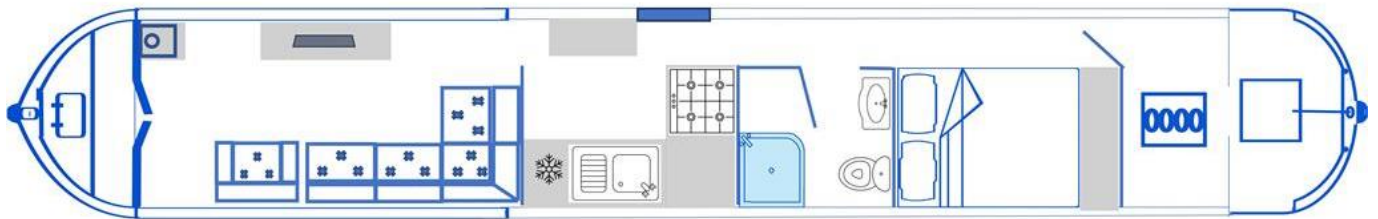

Fit Out Materials

Insulation Used
Types Of Wood Used
Window Types
Materials Used
Bulls Eye, Pigeon Box or Houdini Hatch
Exterior Doors
Side Hatches
Front & Back Covers

Sprayfoam
-
Hopper
Gold Anodised
Bulls eye
Front - Steel, Back - Steel
Yes
No

History Of Vessel

Boat Safety Certificate
Last Hull Blacking
Anodes
Further Maintenance
Recent Survey
Additional Information
RCD/RCR Compliant?
Further Information

New with sale
March 2024
Checked march 2024
-
-
-
Not Applicable
-