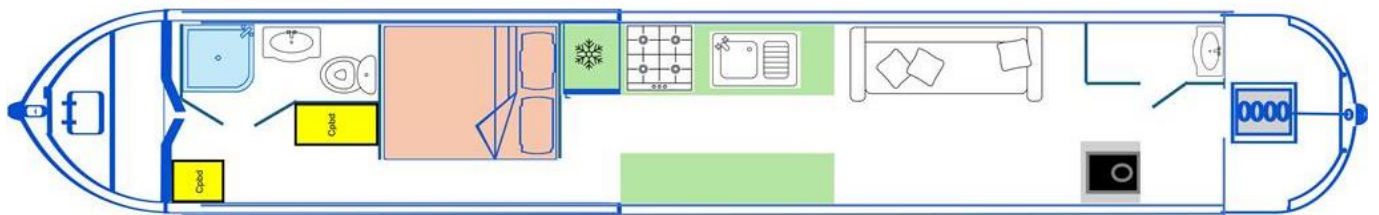

Fit Out Materials

Insulation Used
Types Of Wood Used
Window Types
Materials Used
Bulls Eye, Pigeon Box or Houdini Hatch
Exterior Doors
Side Hatches
Front & Back Covers

Rockwool
Marine ply
Hopper
Aluminium
-
Front - Wood, Back - Wood
-
-

History Of Vessel

Boat Safety Certificate
Last Hull Blacking
Anodes
Further Maintenance
Recent Survey
Additional Information
RCD/RCR Compliant?
Further Information

April 2028
Sept 2023
Checked Sept 2023
-
-
-
Not Applicable
RCR/RCD not applicable due to age of boat