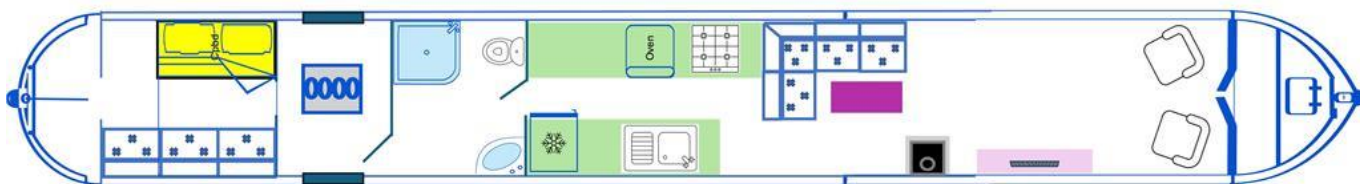

Fit Out Materials

Insulation Used
Types Of Wood Used
Window Types
Materials Used
Bulls Eye, Pigeon Box or Houdini Hatch
Exterior Doors
Side Hatches
Front & Back Covers

Sprayfoam
Painted T&G
Portholes plus two rectangular windows
Aluminium
Pigeon box
Front - Steel, Back - Steel
2 in engine room
-

History Of Vessel

Boat Safety Certificate
Last Hull Blacking
Anodes
Further Maintenance
Recent Survey
Additional Information
RCD/RCR Compliant?
Further Information

New with sale
February 2023
February 2023
-
-
-
Yes
-